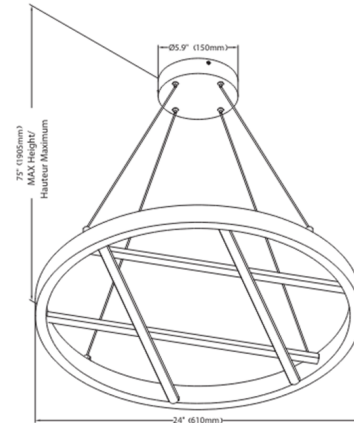

Shown in aged brass / white