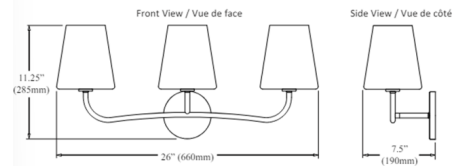

By Dainolite

Description

Using a simple idea based on traditional chandelier designs, the Eleanor Bathroom Vanity Light exudes luxury and refined style. The metal frame in a choice of finish features a strong vertical drop, with arms that curve gracefully upwards in one or two tiers. An optional fabric shade encompasses the silhouette while diffusing the light to a softer glow.

Shown in matte black / opal white

Specifications

COLOR Opal White
BODY FINISH Matte Black
WATTAGE 27W
DIMMER Standard 120V
DIMENSIONS 26"W x 11.25"H x 7.5"D
BULB NOT INCLUDED 3 x B10/Candelabra (E12)/9W/120V LED
COUNTRY OF ORIGIN China