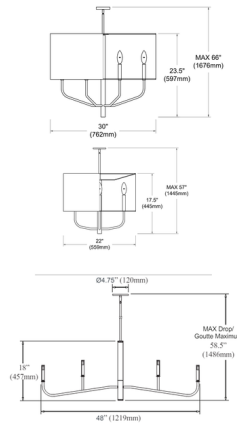

By Dainolite

Description

Using a simple idea based on traditional chandelier designs, the Eleanor Round Chandelier exudes luxury and refined style. The metal frame in a choice of finish features a strong vertical drop, with arms that curve gracefully upwards in one or two tiers. An optional fabric shade encompasses the silhouette while diffusing the light to a softer glow.

Shown in matte black / white

Specifications

COLOR	White
BODY FINISH	Matte Black
WATTAGE	54W
DIMMER	Standard 120V
DIMENSIONS	30"W x 23.5"H
BULB NOT INCLUDED	6 x B10/Candelabra (E12)/9W/120V LED
COUNTRY OF ORIGIN	Canada