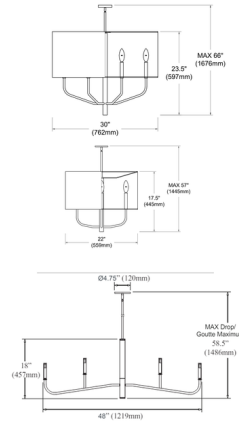

By Dainolite

Description

Using a simple idea based on traditional chandelier designs, the Eleanor Round Chandelier exudes luxury and refined style. The metal frame in a choice of finish features a strong vertical drop, with arms that curve gracefully upwards in one or two tiers. An optional fabric shade encompasses the silhouette while diffusing the light to a softer glow.

Shown in matte black / white

Specifications

COLOR	White
BODY FINISH	Matte Black
WATTAGE	54W
DIMMER	Standard 120V
DIMENSIONS	30"W x 23.5"H
BULB NOT INCLUDED	6 x B10/Candelabra (E12)/9W/120V LED
COUNTRY OF ORIGIN	Canada