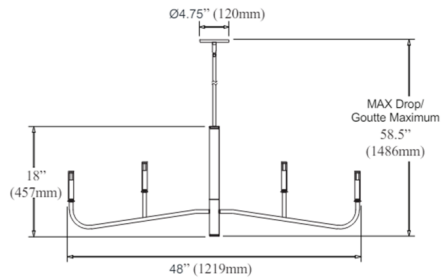

Specifications

COLOR Matte Black
BODY FINISH Matte Black
WATTAGE 36W
DIMMER Standard 120V
DIMENSIONS 48"L x 1.75"W x 18"H
BULB NOT INCLUDED 4 x B10/Candelabra (E12)/9W/120V LED
COUNTRY OF ORIGIN China

Technical Information

PRODUCT DIMENSIONS Downrods Included: 1-8", 1-11" and 1-20" Stems

Notes:

Shown in matte black / matte black

CLICK TO VIEW PRODUCT