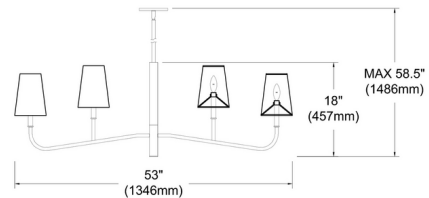

### Specifications

COLOR	White
BODY FINISH	Matte Black / White
WATTAGE	36W
DIMMER	Standard 120V
DIMENSIONS	53"L x 6"W x 18"H
BULB NOT INCLUDED	4 x B10/Candelabra (E12)/9W/120V LED
COUNTRY OF ORIGIN	Canada