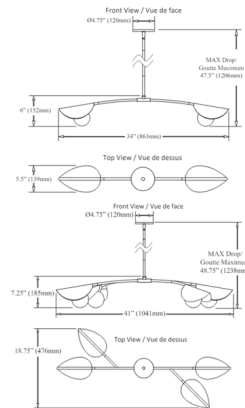

Description

This Emma Linear Pendant from the Emma collection by Dainolite will enhance your home with a perfect mix of form and function.

Shown in aged brass / opal white

Specifications

COLOR Opal White
BODY FINISH Aged Brass
WATTAGE 8W
DIMMER Standard 120V
DIMENSIONS 34"L x 5.5"W x 6"H
BULB NOT INCLUDED 2 x JCD/G9/4W/120V LED
COUNTRY OF ORIGIN China

Technical Information

PRODUCT DIMENSIONS Downrods Included: 1-8", 1-11" and 1-20" Stems

CLICK TO VIEW PRODUCT

Notes: