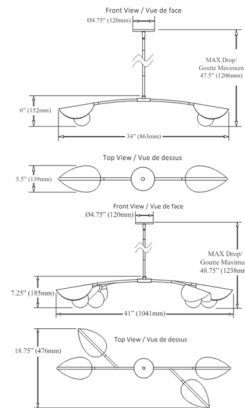

By Dainolite

Description

This Emma Linear Pendant from the Emma collection by Dainolite will enhance your home with a perfect mix of form and function.

Shown in aged brass / opal white

Specifications

COLOR Opal White
 BODY FINISH Aged Brass
 WATTAGE 8W
 DIMMER Standard 120V
 DIMENSIONS 34"L x 5.5"W x 6"H
 BULB NOT INCLUDED 2 x JCD/G9/4W/120V LED
 COUNTRY OF ORIGIN China

Technical Information

PRODUCT DIMENSIONS Downrods Included: 1-8", 1-11" and 1-20" Stems

CLICK TO VIEW PRODUCT

Notes: