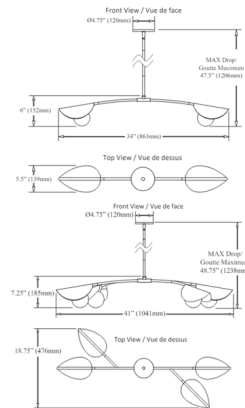

### Specifications

COLOR . . . . . Opal White  
BODY FINISH . . . . . Aged Brass  
WATTAGE . . . . . 8W  
DIMMER . . . . . Standard 120V  
DIMENSIONS . . . . . 34"L x 5.5"W x 6"H  
BULB NOT INCLUDED . . . . . 2 x JCD/G9/4W/120V LED  
COUNTRY OF ORIGIN . . . . . China

### Technical Information

PRODUCT DIMENSIONS . . . . . Downrods Included: 1-8", 1-11" and 1-20" Stems

CLICK TO VIEW PRODUCT

Notes: