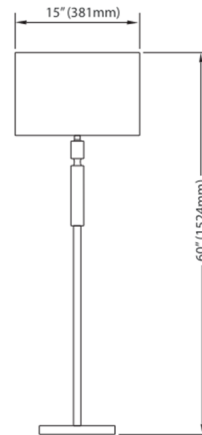

Description

The Fernanda Floor Lamp is inspired by classic and period designs. It will easily blend into your existing decor with panache. A white rectangular fabric shade completes the stylish profile. Includes on/off pull chain on socket.

Shown in aged brass / white

Specifications

COLOR	White
BODY FINISH	Aged Brass
WATTAGE	34W
DIMMER	N/A
DIMENSIONS	15"W x 60"H x 10"D
BULB NOT INCLUDED	2 x A19/Medium (E26)/17W/120V LED
COUNTRY OF ORIGIN	China