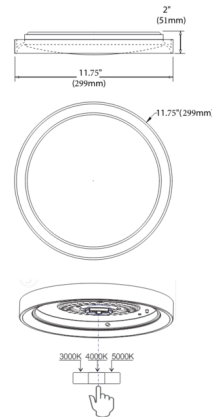

Specifications

COLOR	White
BODY FINISH	Satin Chrome
WATTAGE	24W
DIMMER	Low Voltage Electronic
DIMENSIONS	11.75"W x 2"H
INTEGRATED LED MODULE	1 x LED/24W/120V LED
COUNTRY OF ORIGIN	China

Technical Information

LAMP LIFE	30000 hours
COLOR RENDERING	80 CRI
LAMP COLOR	CCT Select
LUMENS/WATT	54.17
LUMINOUS FLUX	1300 lumens

Shown in satin chrome / white

CLICK TO VIEW PRODUCT

Notes: