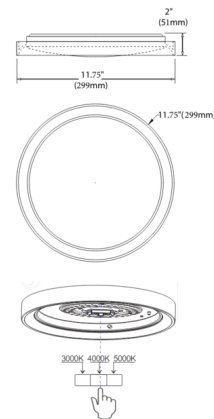

Specifications

COLOR	White
BODY FINISH	Satin Chrome
WATTAGE	24W
DIMMER	Low Voltage Electronic
DIMENSIONS	11.75"W x 2"H
INTEGRATED LED MODULE	1 x LED/24W/120V LED
COUNTRY OF ORIGIN	China

Technical Information

LAMP LIFE	30000 hours
COLOR RENDERING	80 CRI
LAMP COLOR	CCT Select
LUMENS/WATT	54.17
LUMINOUS FLUX	1300 lumens

Shown in satin chrome / white

CLICK TO VIEW PRODUCT

Notes: