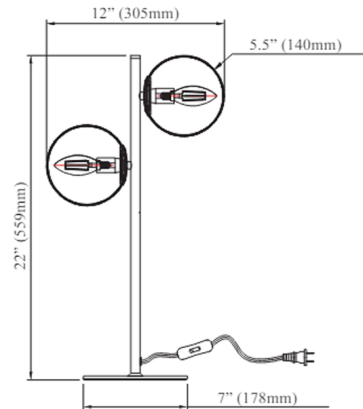

By Dainolite

Description

The Folgar Stem Table Lamp features great design suited for all decor settings. Includes on/off rocker switch on cord.

Shown in matte black / opal white

Specifications

COLOR	Opal White
BODY FINISH	Matte Black
WATTAGE	12W
DIMMER	N/A
DIMENSIONS	12"W x 22"H x 7"D
BULB NOT INCLUDED	2 x B10/Candelabra (E12)/6W/120V LED
COUNTRY OF ORIGIN	China