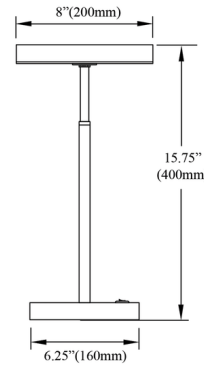

CLICK TO VIEW PRODUCT

Notes: