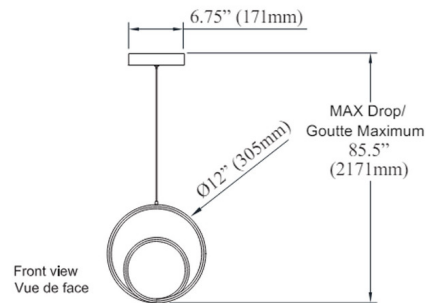

CLICK TO VIEW PRODUCT

Notes: