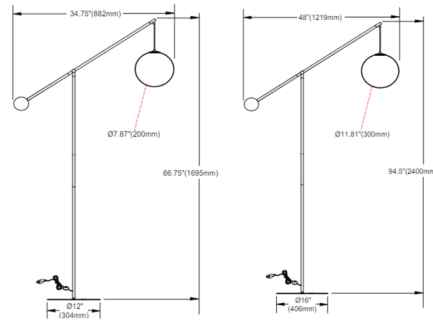

### Description

This Holly Floor Lamp will enhance your home with a perfect mix of form and function. Features a counterweight for arm adjustment. Includes on/off foot switch on cord.

Shown in matte black / opal white

### Specifications

COLOR	Opal White
BODY FINISH	Matte Black
WATTAGE	9W
DIMMER	N/A
DIMENSIONS	34.75"W x 66.75"H x 12"D
BULB NOT INCLUDED	1 x A19/Medium (E26)/9W/120V LED
COUNTRY OF ORIGIN	China

CLICK TO VIEW PRODUCT