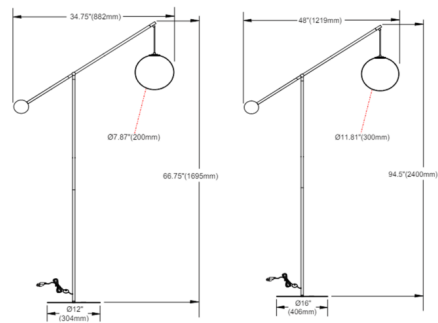

Description

This Holly Floor Lamp will enhance your home with a perfect mix of form and function. Features a counterweight for arm adjustment. Includes on/off foot switch on cord.

Shown in matte black / opal white

Specifications

COLOR	Opal White
BODY FINISH	Matte Black
WATTAGE	9W
DIMMER	N/A
DIMENSIONS	34.75"W x 66.75"H x 12"D
BULB NOT INCLUDED	1 x A19/Medium (E26)/9W/120V LED
COUNTRY OF ORIGIN	China

CLICK TO VIEW PRODUCT