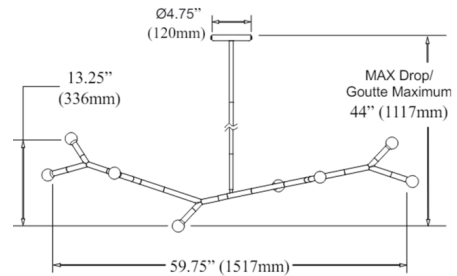

Specifications

COLOR	N/A
BODY FINISH	Matte Black / Aged Brass
WATTAGE	480W
DIMMER	Standard 120V
DIMENSIONS	59.75"L x 18"W x 13.25"H
BULB NOT INCLUDED	8 x G16.5/Candelabra (E12)/60W/120V Incandescent
OTHER BULB OPTIONS	8 x G16.5/Candelabra (E12)/120V LED
COUNTRY OF ORIGIN	China

Technical Information

PRODUCT DIMENSIONS Downrods Included: 1-8", 1-11" and 1-20" Stems

Shown in matte black / aged brass

CLICK TO VIEW PRODUCT

Notes: