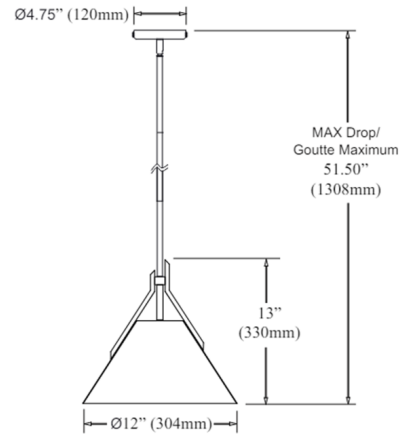

Description

Elegantly sharp and clean pendant lighting design. Nicole Pendant features a widely flared shade at the end of a sloped ceiling-friendly rod-hung suspension. Metal bars of different lengths accent the rod and then bend precisely to extend over and accent the shade.

Specifications

COLOR	N/A
BODY FINISH	Matte Black / White
WATTAGE	9W
DIMMER	Standard 120V
DIMENSIONS	12"W x 13"H
BULB NOT INCLUDED	1 x A19/Medium (E26)/9W/120V LED
COUNTRY OF ORIGIN	China

Technical Information

PRODUCT DIMENSIONS Downrods Included: 1-8", 1-11" and 1-20" Stems

Shown in matte black / white

CLICK TO VIEW PRODUCT

Notes: