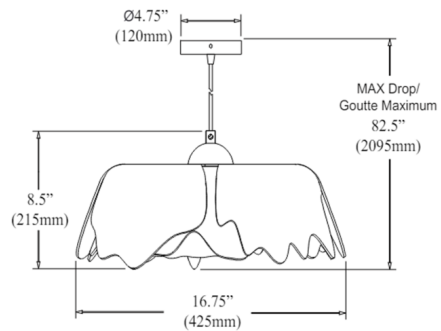

### Specifications

COLOR	Frosted
BODY FINISH	Matte Black
WATTAGE	9W
DIMMER	Standard 120V
DIMENSIONS	16.75"W x 8.5"H
BULB NOT INCLUDED	1 x A19/Medium (E26)/9W/120V LED
COUNTRY OF ORIGIN	China

CLICK TO VIEW PRODUCT