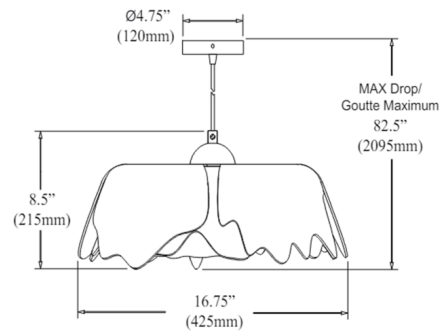

Shown in matte black / frosted

Specifications

| | |
|-------------------|----------------------------------|
| COLOR | Frosted |
| BODY FINISH | Matte Black |
| WATTAGE | 9W |
| DIMMER | Standard 120V |
| DIMENSIONS | 16.75"W x 8.5"H |
| BULB NOT INCLUDED | 1 x A19/Medium (E26)/9W/120V LED |
| COUNTRY OF ORIGIN | China |