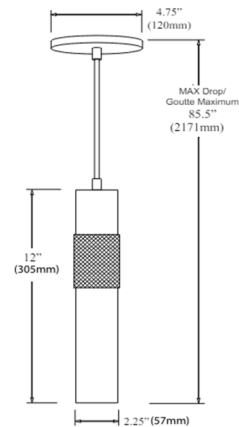

Description

The Passwell Pendant is a slender spotlight, with a focused bulb directing a bright beam of downlight onto a tabletop or kitchen island counter. The otherwise smooth metal cylinder is adorned with a raised, knurled portion.

Shown in matte black / satin chrome

Specifications

COLOR	N/A
BODY FINISH	Matte Black / Satin Chrome
WATTAGE	8W
DIMMER	Standard 120V
DIMENSIONS	2.25"W x 12"H x 2.25"D
BULB NOT INCLUDED	1 x MR16/GU10/8W/120V LED
COUNTRY OF ORIGIN	China