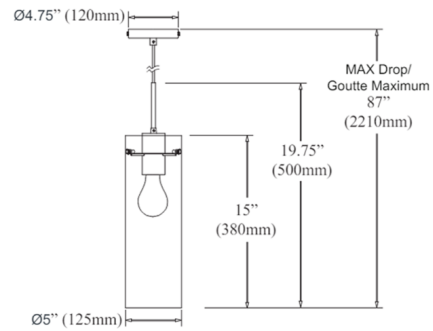

By Dainolite

Description

The Patia Pendant has a sleek cylindrical shade made of fluted glass, floating around the central light source on delicate metal pins. The ribbed texture of the glass transforms the light produced by the bulb within into shimmering ambience, while the open bottom allows for an unimpeded wash of downlight onto a kitchen island or dining table.

Shown in matte black / clear

Specifications

COLOR	Clear
BODY FINISH	Matte Black
WATTAGE	17W
DIMMER	Standard 120V
DIMENSIONS	5"W x 19.75"H
BULB NOT INCLUDED	1x T8/Medium (E26)/17W/120V LED
COUNTRY OF ORIGIN	China