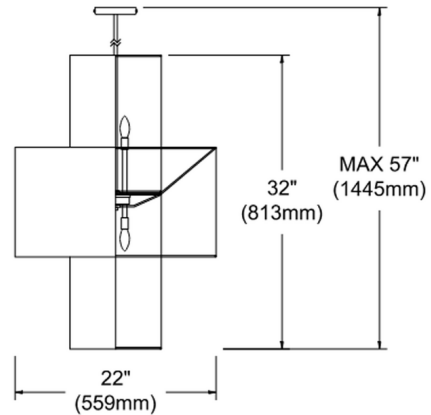

Specifications

COLOR White / Gold
BODY FINISH Aged Brass
WATTAGE 36W
DIMMER Standard 120V
DIMENSIONS 22"W x 32"H x 22"D
BULB NOT INCLUDED 4 x B10/Candelabra (E12)/9W/120V LED
COUNTRY OF ORIGIN Canada

Technical Information

PRODUCT DIMENSIONS Downrods Included: 1-8", 1-11" and 1-20" Stems

CLICK TO VIEW PRODUCT

Notes: