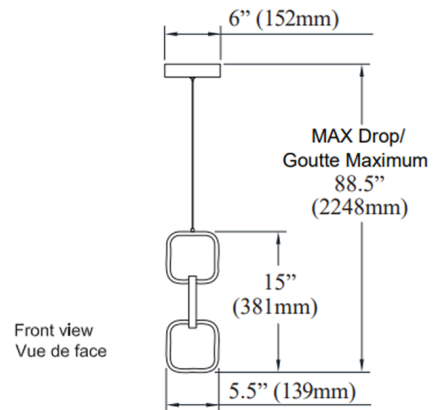

Shown in matte black / white

CLICK TO VIEW PRODUCT

Notes: