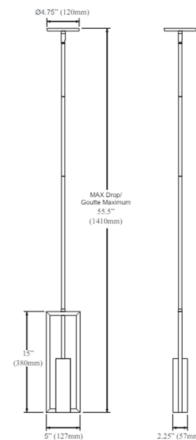

### Description

The Pauline Pendant features a focused downlight housed in a cylindrical metal holder. A rectangular frame around the cylinder and support stem continues the geometrically precise design and gives it greater drama and presence in modern settings.

### Specifications

|                   |                           |
|-------------------|---------------------------|
| COLOR             | Matte Black               |
| BODY FINISH       | Matte Black               |
| WATTAGE           | 7W                        |
| DIMMER            | Standard 120V             |
| DIMENSIONS        | 5"W x 15"H x 2.25"D       |
| BULB NOT INCLUDED | 1 x MR16/GU10/7W/120V LED |
| COUNTRY OF ORIGIN | China                     |