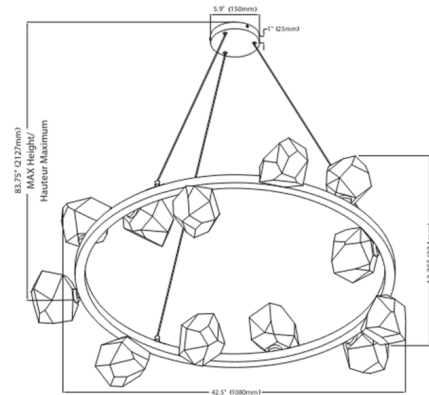

By Dainolite

Description

The Pearlene Circular Chandelier features an electroplated finish with glass accents and is great for kitchen, living, foyer/halls and commercial use.

Shown in matte black / clear

Specifications

COLOR	Clear
BODY FINISH	Matte Black
WATTAGE	24W
DIMMER	Standard 120V
DIMENSIONS	42.5"W x 12.75"H x 42.5"D
BULB NOT INCLUDED	12 x JCD/G9/2W/120V LED
COUNTRY OF ORIGIN	China

CLICK TO VIEW PRODUCT