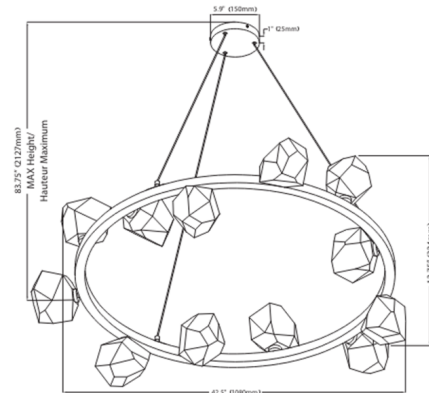

By Dainolite

Description

The Pearlene Circular Chandelier features an electroplated finish with glass accents and is great for kitchen, living, foyer/halls and commercial use.

Shown in matte black / clear

Specifications

COLOR Clear
BODY FINISH Matte Black
WATTAGE 24W
DIMMER Standard 120V
DIMENSIONS 42.5"W x 12.75"H x 42.5"D
BULB NOT INCLUDED 12 x JCD/G9/2W/120V LED
COUNTRY OF ORIGIN China

CLICK TO VIEW PRODUCT