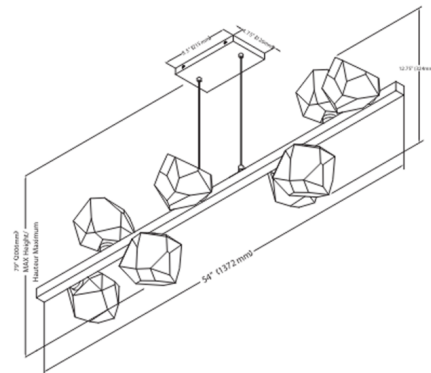

## Pearlene Linear Pendant

By Dainolite

### Description

The Pearlene Linear Pendant features an electroplated finish with glass accents.

Shown in matte black / clear