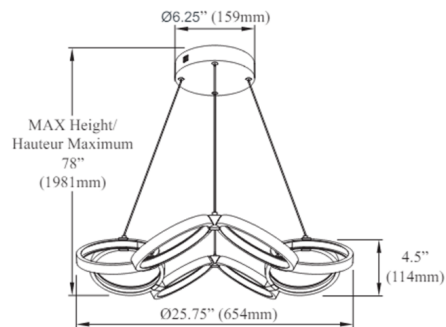

CLICK TO VIEW PRODUCT

Notes: