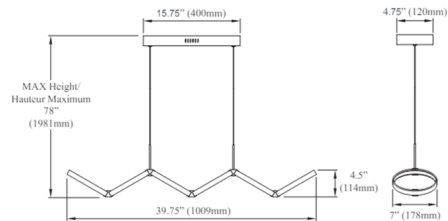

CLICK TO VIEW PRODUCT

Notes: