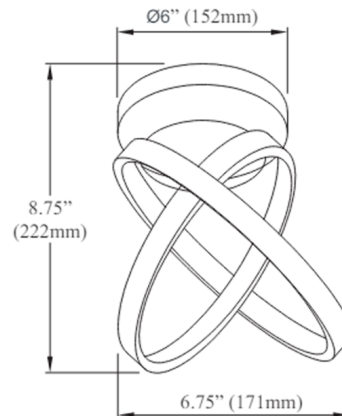

CLICK TO VIEW PRODUCT

Notes: