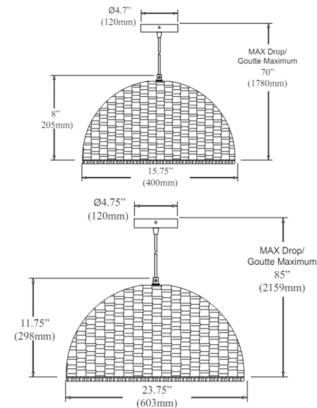

By Dainolite

Description

The Pourel Pendant offers a distinctive look for coastal interiors with a wide, dome type shade in natural seagrass.

Shown in matte black / natural

Specifications

COLOR Natural
 BODY FINISH Matte Black
 WATTAGE 27W
 DIMMER Standard 120V
 DIMENSIONS 23.75"W x 11.75"H x 23.75"D
 BULB NOT INCLUDED 3 x A19/Medium (E26)/9W/120V LED
 COUNTRY OF ORIGIN China