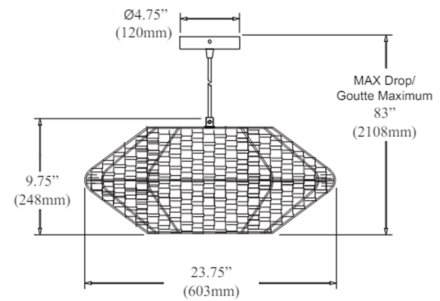

### Specifications

COLOR . . . . . Natural  
BODY FINISH . . . . . Matte Black  
WATTAGE . . . . . 27W  
DIMMER . . . . . Standard 120V  
DIMENSIONS . . . . . 23.75"W x 9.75"H x 23.75"D  
BULB NOT INCLUDED . . . . . 3 x A19/Medium (E26)/9W/120V LED  
COUNTRY OF ORIGIN . . . . . China