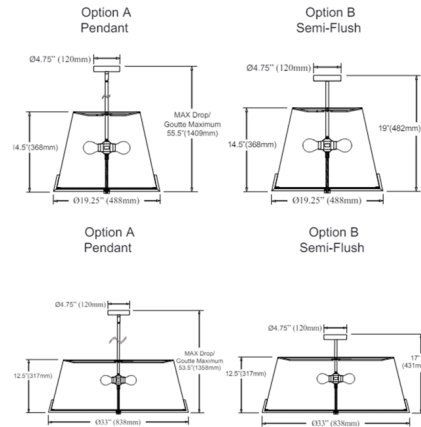

Description

The Preston Dual Mount Tapered Pendant features a flared fabric drum shade with a glass bottom diffuser that provides a finished look as well as a glare-free wash of ambient light. Angular metal arms extend out from the petite metal finial and around the bottom of the shade, helping to hold the diffuser in place and adding a distinctively decorative touch.

Shown in aged brass / gray

Specifications

COLOR	N/A
BODY FINISH	Aged Brass / Gray
WATTAGE	36W
DIMMER	Standard 120V
DIMENSIONS	19.25"W x 14.5"H x 19.25"D
BULB NOT INCLUDED	4 x A19/Medium (E26)/9W/120V LED
COUNTRY OF ORIGIN	China