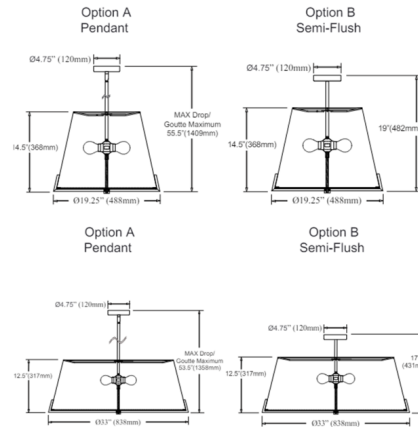

Description

The Preston Dual Mount Tapered Pendant features a flared fabric drum shade with a glass bottom diffuser that provides a finished look as well as a glare-free wash of ambient light. Angular metal arms extend out from the petite metal finial and around the bottom of the shade, helping to hold the diffuser in place and adding a distinctively decorative touch.

Shown in aged brass / gray

Specifications

COLOR	N/A
BODY FINISH	Aged Brass / Gray
WATTAGE	36W
DIMMER	Standard 120V
DIMENSIONS	19.25"W x 14.5"H x 19.25"D
BULB NOT INCLUDED	4 x A19/Medium (E26)/9W/120V LED
COUNTRY OF ORIGIN	China