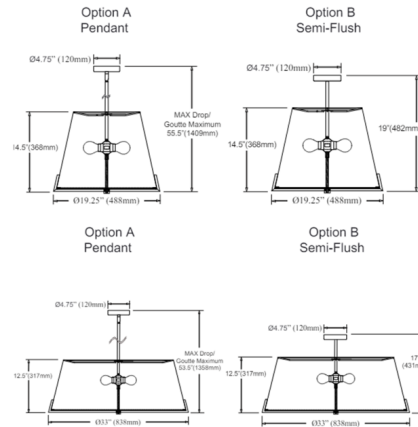

### Description

The Preston Dual Mount Tapered Pendant features a flared fabric drum shade with a glass bottom diffuser that provides a finished look as well as a glare-free wash of ambient light. Angular metal arms extend out from the petite metal finial and around the bottom of the shade, helping to hold the diffuser in place and adding a distinctively decorative touch.

### Specifications

|                   |                                  |
|-------------------|----------------------------------|
| COLOR             | N/A                              |
| BODY FINISH       | Aged Brass / White               |
| WATTAGE           | 36W                              |
| DIMMER            | Standard 120V                    |
| DIMENSIONS        | 19.25"W x 14.5"H x 19.25"D       |
| BULB NOT INCLUDED | 4 x A19/Medium (E26)/9W/120V LED |
| COUNTRY OF ORIGIN | China                            |

### Technical Information

PRODUCT DIMENSIONS . . . . . Downrods Included: 1-8", 1-11" and 1-20" Stems

CLICK TO VIEW PRODUCT

Notes: