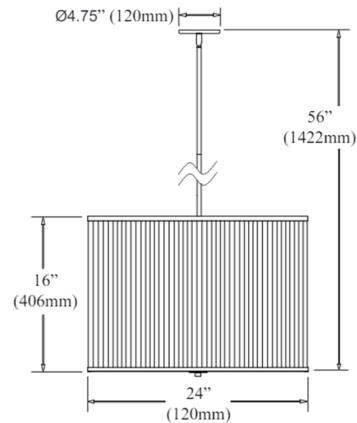

### Specifications

COLOR . . . . . White  
BODY FINISH . . . . . Aged Brass  
WATTAGE . . . . . 68W  
DIMMER . . . . . Standard 120V  
DIMENSIONS . . . . . 24"W x 16"H x 24"D  
BULB NOT INCLUDED . . . . . 4 x A19/Medium (E26)/17W/120V LED  
COUNTRY OF ORIGIN . . . . . China

### Technical Information

PRODUCT DIMENSIONS . . . . . Downrods Included: 1-8", 1-11" and 1-20" Stems

Shown in aged brass / white

CLICK TO VIEW PRODUCT

Notes: