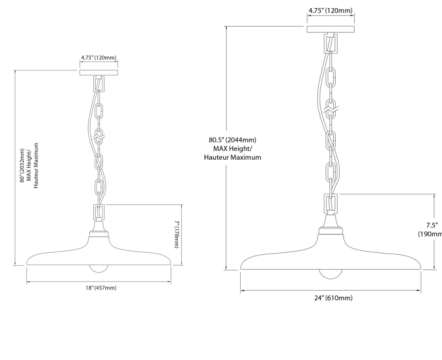

By Dainolite

Description

The Quentin Disc Pendant ups the glamour with its thick, square profile chain and its flat and wide metal shade. The shade curves down around the edges to keep as much light as possible where it's needed most: downward. The clean, soft curves of this pendant make it a lovely as well as functional choice over a small dining table or over the sink or island in the kitchen.

Shown in aged brass / white

Specifications

COLOR	N/A
BODY FINISH	Aged Brass / White
WATTAGE	9W
DIMMER	Standard 120V
DIMENSIONS	18"W x 7"H
BULB NOT INCLUDED	1 x A19/Medium (E26)/9W/120V LED
COUNTRY OF ORIGIN	China