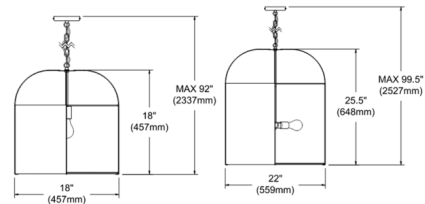

Shown in matte black / white

Specifications

COLOR White
BODY FINISH Matte Black
WATTAGE 9W
DIMMER Standard 120V
DIMENSIONS 18"W x 18"H x 18"D
BULB NOT INCLUDED 1 x A19/Medium (E26)/9W/120V LED
COUNTRY OF ORIGIN Canada