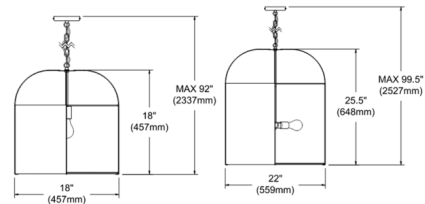

Specifications

COLOR . . . . . White
BODY FINISH . . . . . Matte Black
WATTAGE 9W
DIMMER . . . . . Standard 120V
DIMENSIONS . . . . . 18"W x 18"H x 18"D
BULB NOT INCLUDED . . . . . 1 x A19/Medium (E26)/9W/120V LED
COUNTRY OF ORIGIN . . . . . Canada

CLICK TO VIEW PRODUCT

Notes: