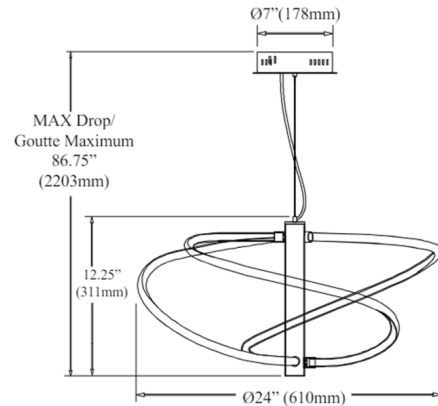

Shown in matte black / white