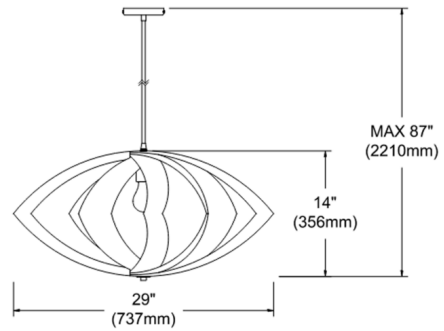

Shown in matte black / grey

Specifications

COLOR	Grey
BODY FINISH	Matte Black
WATTAGE	17W
DIMMER	Standard 120V
DIMENSIONS	29"W x 14"H
BULB NOT INCLUDED	1 x A19/Medium (E26)/17W/120V LED
COUNTRY OF ORIGIN	Canada