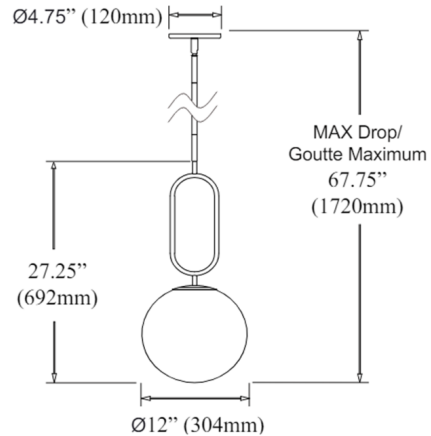

By Dainolite

Description

The Simone Pendant illuminates interiors using a large glass sphere shade. The orb also has a pleasingly soft yet clean look, one that is punctuated by the oblong keyhole opening in the stem above. The all-around functionality and sophisticated modern style of this pendant make it an elegant addition over a kitchen island, dining room table and even on either side of a bed.

Specifications

COLOR Opal White
BODY FINISH Aged Brass
WATTAGE 9W
DIMMER Standard 120V
DIMENSIONS 12"W x 27.25"H x 12"D
BULB NOT INCLUDED 1 x A19/Medium (E26)/9W/120V LED
COUNTRY OF ORIGIN China

Technical Information

PRODUCT DIMENSIONS Downrods Included: 1-8", 1-11" and 1-20" Stems

Shown in aged brass / opal white

CLICK TO VIEW PRODUCT

Notes: