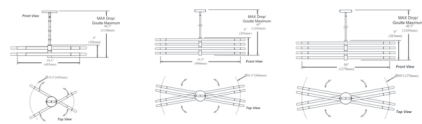

By Dainolite

Description

The Wand Linear Pendant is crafted in metal with straight arms in a stylish finish. It's a look with inherent drama and adds a note of undeniable luxury to your fashionable modern neutrals or bright palette. Compatible with sloped ceilings.

Note: Aged Brass finish is only available in the 35.5 in size.

Shown in aged brass

Specifications

COLOR	N/A
BODY FINISH	Aged Brass
WATTAGE	72W
DIMMER	Standard 120V
DIMENSIONS	35.5"L x 35.5"W x 8"H
BULB NOT INCLUDED	8 x T8/Candelabra (E12)/9W/120V LED
COUNTRY OF ORIGIN	China