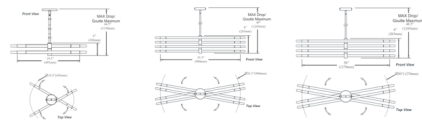

By Dainolite

Description

The Wand Linear Pendant is crafted in metal with straight arms in a stylish finish. It's a look with inherent drama and adds a note of undeniable luxury to your fashionable modern neutrals or bright palette. Compatible with sloped ceilings.

Note: Aged Brass finish is only available in the 35.5 in size.

Shown in aged brass

Specifications

COLOR	N/A
BODY FINISH	Aged Brass
WATTAGE	72W
DIMMER	Standard 120V
DIMENSIONS	35.5"L x 35.5"W x 8"H
BULB NOT INCLUDED	8 x T8/Candelabra (E12)/9W/120V LED
COUNTRY OF ORIGIN	China