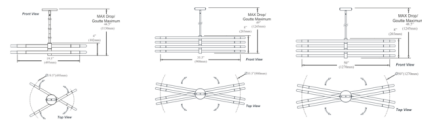

By Dainolite

Description

The Wand Linear Pendant is crafted in metal with straight arms in a stylish finish. It's a look with inherent drama and adds a note of undeniable luxury to your fashionable modern neutrals or bright palette. Compatible with sloped ceilings. Note: Aged Brass finish is only available in the 35.5 in size.

Shown in aged brass

Specifications

COLOR	N/A
BODY FINISH	Aged Brass
WATTAGE	72W
DIMMER	Standard 120V
DIMENSIONS	35.5"L x 35.5"W x 8"H
BULB NOT INCLUDED	8 x T8/Candelabra (E12)/9W/120V LED
COUNTRY OF ORIGIN	China