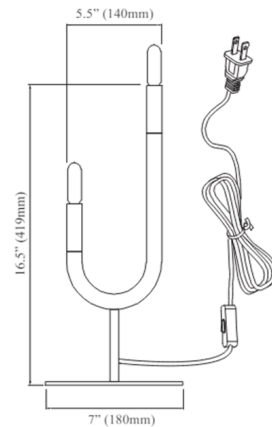

### Description

The Wand Table Lamp is great for bedroom, living, office rooms and commercial use and can be a unique touch to any space. Includes on/off rocker switch on cord.

Shown in matte black / aged brass / aged brass

### Specifications

COLOR	Aged Brass
BODY FINISH	Matte Black / Aged Brass
WATTAGE	18W
DIMMER	N/A
DIMENSIONS	7\"W x 16.5\"H x 5.5\"D
BULB NOT INCLUDED	2 x T8/Candelabra (E12)/9W/120V LED
COUNTRY OF ORIGIN	China