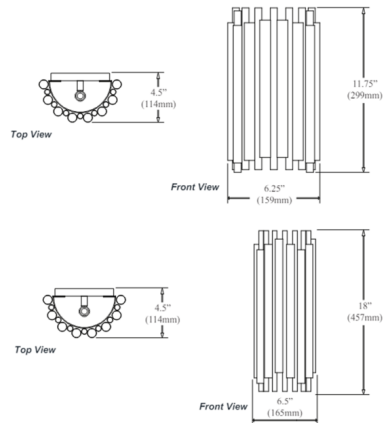

### Description

The Weslyn Wall Sconce uses numerous metal rods with different thicknesses and staggered heights to create its singular shade. The tall, roughly cylindrical shade both hides the light sources within and then directs their light up and down the wall.

### Specifications

COLOR	N/A
BODY FINISH	Matte Black
WATTAGE	14W
DIMMER	Standard 120V
DIMENSIONS	6.5"W x 18"H x 4.5"D
BULB NOT INCLUDED	2 x MR16/GU10/7W/120V LED
COUNTRY OF ORIGIN	China

Shown in matte black