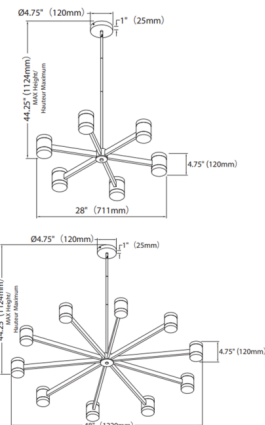

### Description

The Wilson Chandelier features a metal frame contrasts a square wall-mounted base with a vertical housing for the integrated LED light. A frosted acrylic diffuser softens the glow of light from above and below the construction. It's strong linear format will enhance the furnishings in your bedroom, hallways or an office space.

### Specifications

COLOR . . . . . Frosted  
BODY FINISH . . . . . Matte Black  
WATTAGE . . . . . 84W  
DIMMER . . . . . Low Voltage Electronic  
DIMENSIONS . . . . . 28"W x 4.75"H  
INTEGRATED LED MODULE . . . . . 12 x LED/7W/120V LED  
COUNTRY OF ORIGIN . . . . . China