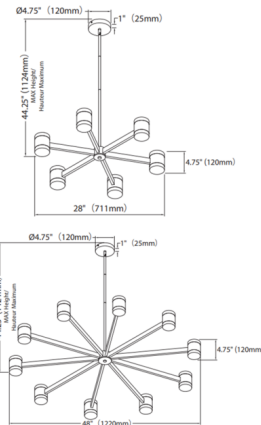

Shown in matte black / frosted