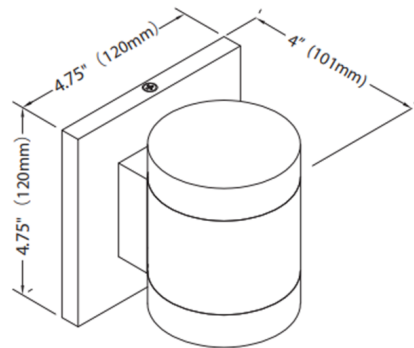

CLICK TO VIEW PRODUCT

Notes: