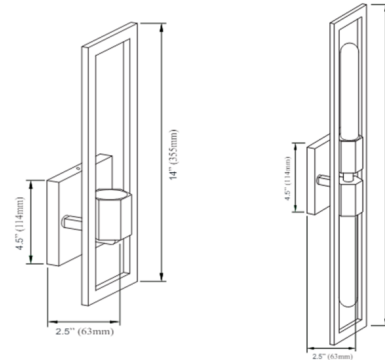

### Description

The Wisteria Wall Sconce is an elegant design, featuring a refined rectangular metal frame. This tall, vertically oriented piece is also shallow, making it a great option for brightening and adding sophisticated style to narrower spaces like hallways or powder rooms.

### Specifications

COLOR	N/A
BODY FINISH	Aged Brass
WATTAGE	9W
DIMMER	Standard 120V
DIMENSIONS	4.5"W x 14"H x 2.5"D
BULB NOT INCLUDED	1 x T10/Medium (E26)/9W/120V LED
COUNTRY OF ORIGIN	China

CLICK TO VIEW PRODUCT