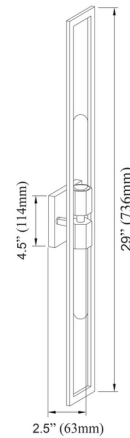

### Description

The Wisteria Wall Sconce is an elegant design, featuring a refined rectangular metal frame. This tall, vertically oriented piece is also shallow, making it a great option for brightening and adding sophisticated style to narrower spaces like hallways or powder rooms.

### Specifications

COLOR	N/A
BODY FINISH	Aged Brass
WATTAGE	9W
DIMMER	Standard 120V
DIMENSIONS	4.5"W x 14"H x 2.5"D
BULB NOT INCLUDED	1 x T10/Medium (E26)/9W/120V LED
COUNTRY OF ORIGIN	China

CLICK TO VIEW PRODUCT