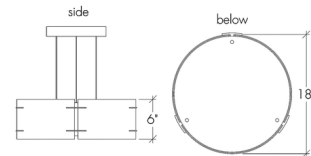

Shown in black / oyster linen