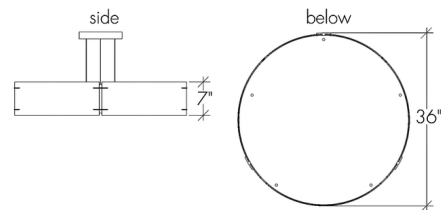

Lightology

lightology.com
866-954-4489
04-25-26

Project: _____

Company: _____

Location: _____ Fixture Type: _____

SPEC #: **ULT1229599**

Approved On: _____ Approved By: _____

Loom Pendant By UltraLights

Description

The Loom Pendant offers a transitional design perfect for providing accent lighting in any space. The drum-shaped fabric shade softens light from its integrated LED light source for an elegant and welcoming lighting effect. Metal brackets from the lamp's frame provide an understated decorative accent. Available in 120V (TRIAC dimmable) or 120-277V (0-10V dimmable).

Specifications

COLOR	Oyster Linen
BODY FINISH	Black
WATTAGE	13.4W
DIMMER	Standard 120V
DIMENSIONS	18"W x 6"H
INTEGRATED LED MODULE	1 x LED/13.44W/120V LED
COUNTRY OF ORIGIN	United States

Technical Information

COLOR RENDERING	90 CRI
LAMP COLOR	3000K
LUMENS/WATT	168.75
LUMINOUS FLUX	2268 lumens

Shown in black / oyster linen

CLICK TO VIEW PRODUCT

Notes: