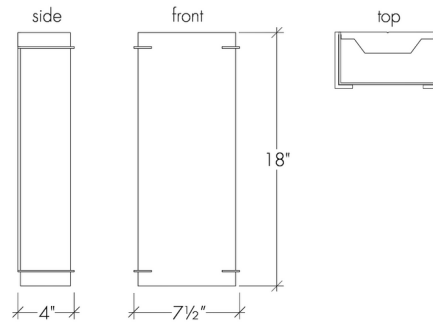

### Specifications

COLOR	Milan Silk
BODY FINISH	Black
WATTAGE	8.4W
DIMMER	Standard 120V
DIMENSIONS	7.5"W x 18"H x 4"D
INTEGRATED LED MODULE	1 x LED/8.4W/120V LED
COUNTRY OF ORIGIN	United States