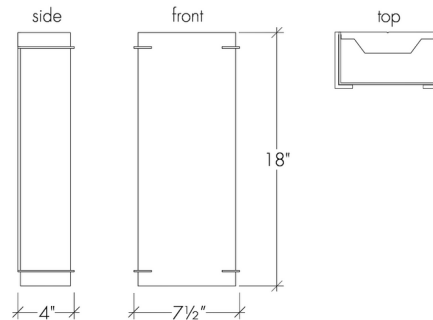

Description

The Loom Wall Sconce offers a transitional design perfect for providing accent lighting in any space. The rectangular diffuser softens light from its integrated LED light source and directs light both up and down for an elegant effect. The fabric lamp shade is supported by slim metal brackets which also provide an understated decorative accent. Available in 120V (TRIAC dimmable) or 120-277V (0-10V dimmable).

Shown in black / modern linen

Specifications

COLOR	Modern Linen
BODY FINISH	Black Pearl
WATTAGE	8.4W
DIMMER	Standard 120V
DIMENSIONS	7.5"W x 18"H x 4"D
INTEGRATED LED MODULE	1 x LED/8.4W/120V LED
COUNTRY OF ORIGIN	United States