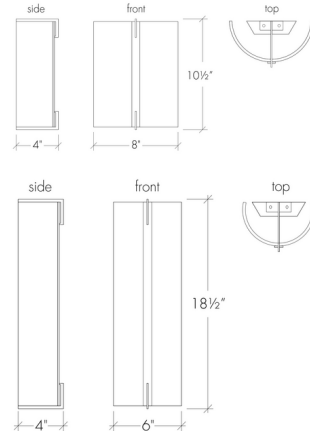

Description

The Loom Wall Sconce offers a transitional design perfect for providing accent lighting in any space. The cylindrical diffuser softens light from its integrated LED light source and directs light both up and down for an elegant effect. The fabric lamp shade is supported by a slim metal bracket which also provide an understated decorative accent. Available in 120V (TRIAC dimmable) or 120-277V (0-10V dimmable).

Shown in black / rattan silk

Specifications

COLOR	Rattan Silk
BODY FINISH	Black
WATTAGE	8.4W
DIMMER	Standard 120V
DIMENSIONS	8"W x 10.5"H x 4"D
INTEGRATED LED MODULE	1 x LED/8.4W/120V LED
COUNTRY OF ORIGIN	United States