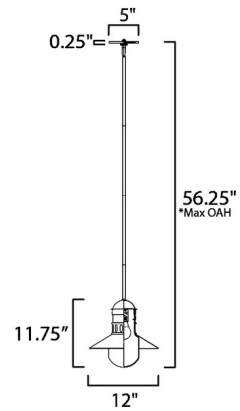

### Specifications

COLOR	White
BODY FINISH	Black / Antique Brass
WATTAGE	60W
DIMMER	Standard 120V
DIMENSIONS	12"W x 11.75"H
BULB NOT INCLUDED	1 x A19/Medium (E26)/60W/120V Incandescent
OTHER BULB OPTIONS	1 x A19/Medium (E26)/120V LED