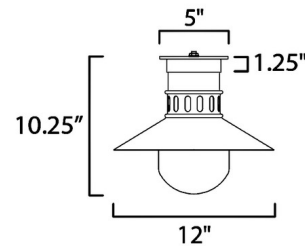

### Specifications

COLOR	White
BODY FINISH	Black
WATTAGE	60W
DIMMER	Standard 120V
DIMENSIONS	12"W x 10.25"H
BULB NOT INCLUDED	1 x A19/Medium (E26)/60W/120V Incandescent
OTHER BULB OPTIONS	11 x A19/Medium (E26)/120V LED