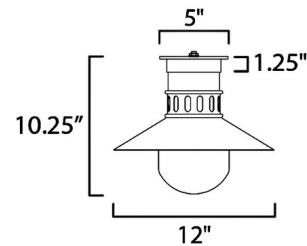

Specifications

COLOR	White
BODY FINISH	Black
WATTAGE	60W
DIMMER	Standard 120V
DIMENSIONS	12"W x 10.25"H
BULB NOT INCLUDED	1 x A19/Medium (E26)/60W/120V Incandescent
OTHER BULB OPTIONS	11 x A19/Medium (E26)/120V LED