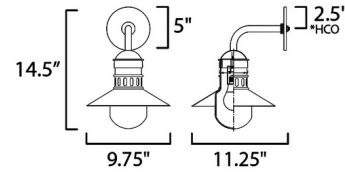

Specifications

COLOR White
 BODY FINISH Black / Antique Brass
 WATTAGE 60W
 DIMMER Standard 120V
 DIMENSIONS 9.75"W x 14.5"H x 11.25"D
 BULB NOT INCLUDED 1 x A19/Medium (E26)/60W/120V Incandescent
 OTHER BULB OPTIONS 1 x A19/Medium (E26)/120V LED