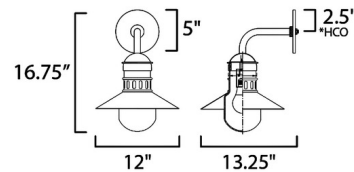

Specifications

COLOR White
 BODY FINISH Black / Antique Brass
 WATTAGE 60W
 DIMMER Standard 120V
 DIMENSIONS 9.75"W x 14.5"H x 11.25"D
 BULB NOT INCLUDED 1 x A19/Medium (E26)/60W/120V Incandescent
 OTHER BULB OPTIONS 1 x A19/Medium (E26)/120V LED