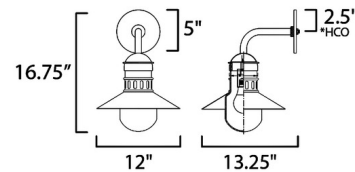

Specifications

COLOR	White
BODY FINISH	Black / Antique Brass
WATTAGE	60W
DIMMER	Standard 120V
DIMENSIONS	9.75"W x 14.5"H x 11.25"D
BULB NOT INCLUDED	1 x A19/Medium (E26)/60W/120V Incandescent
OTHER BULB OPTIONS	1 x A19/Medium (E26)/120V LED