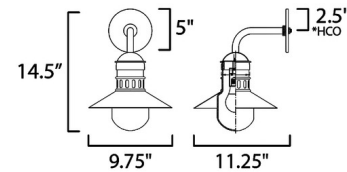

Specifications

COLOR	White
BODY FINISH	Black / Antique Brass
WATTAGE	60W
DIMMER	Standard 120V
DIMENSIONS	9.75"W x 14.5"H x 11.25"D
BULB NOT INCLUDED	1 x A19/Medium (E26)/60W/120V Incandescent
OTHER BULB OPTIONS	1 x A19/Medium (E26)/120V LED