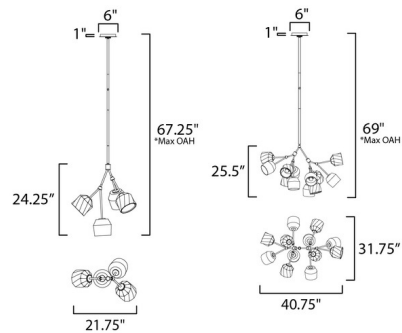

Lightology

lightology.com
866-954-4489
05-22-26

Project: _____

Company: _____

Location: _____ Fixture Type: _____

SPEC #: **MAX1230154**

Approved On: _____ Approved By: _____

Akimbo Chandelier By Maxim Lighting

Specifications

COLOR White Glass / Walnut
BODY FINISH Dark Bronze / Antique Brass
WATTAGE 28W
DIMMER Standard 120V
DIMENSIONS 21.75"W x 24.25"H
BULB INCLUDED 4 x A19/Medium (E26)/7W/120V LED

Technical Information