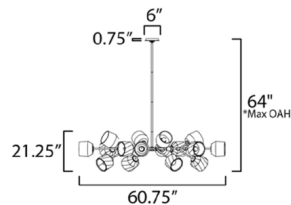

Lightology

lightology.com
866-954-4489
07-07-26

Project: _____
Company: _____
Location: _____ Fixture Type: _____
SPEC #: **MAX1230155**
Approved On: _____ Approved By: _____

Akimbo Pendant By Maxim Lighting

Description

The Akimbo Pendant brings a fashionable mix of materials to your interior space. The dual finished frame holds glass and wood shades, casting warm shadows just where you need it. Fixed length.

Specifications

COLOR . . . . . White Glass / Walnut
BODY FINISH . . . . . Dark Bronze / Antique Brass
WATTAGE 42W
DIMMER . . . . . Standard 120V
DIMENSIONS . . . . . 30.75"W x 11.75"H
BULB INCLUDED . . . . . 6 x A19/Medium (E26)/7W/120V LED

Technical Information

COLOR RENDERING . . . . . 90 CRI
LAMP COLOR 3000K
LUMENS/WATT 357.14
LUMINOUS FLUX . . . . . 2500 lumens

Shown in dark bronze / antique brass / white glass / walnut

CLICK TO VIEW PRODUCT

Notes: