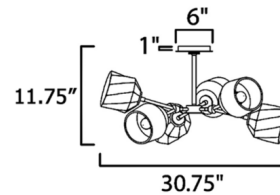

Shown in dark bronze / antique brass / white glass / walnut